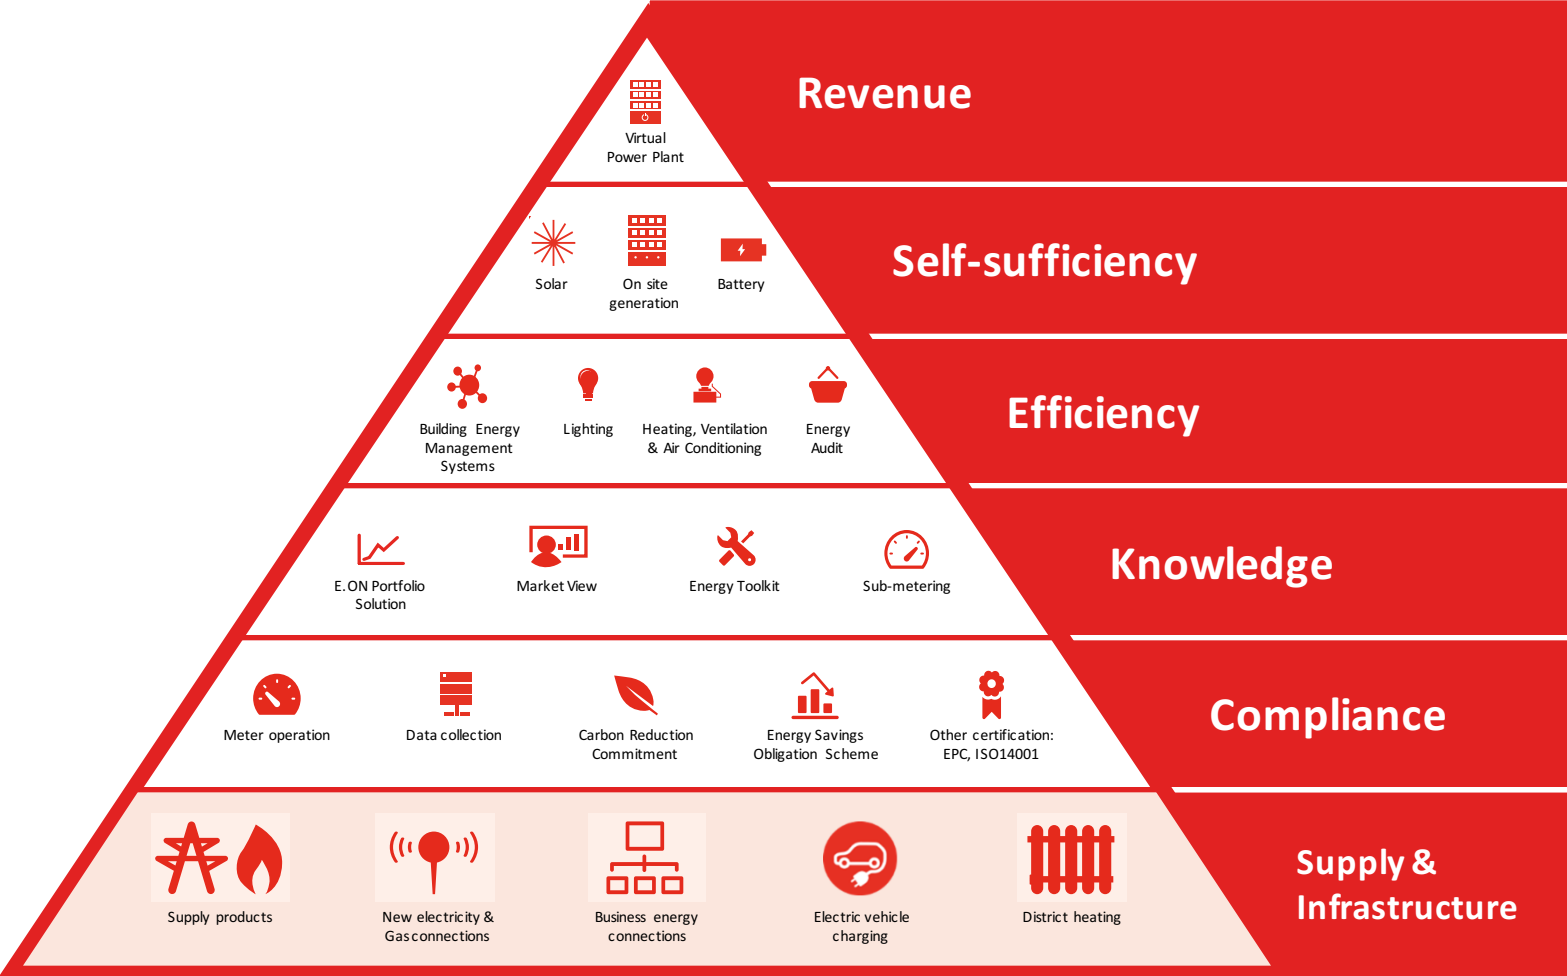

We have a range of solutions